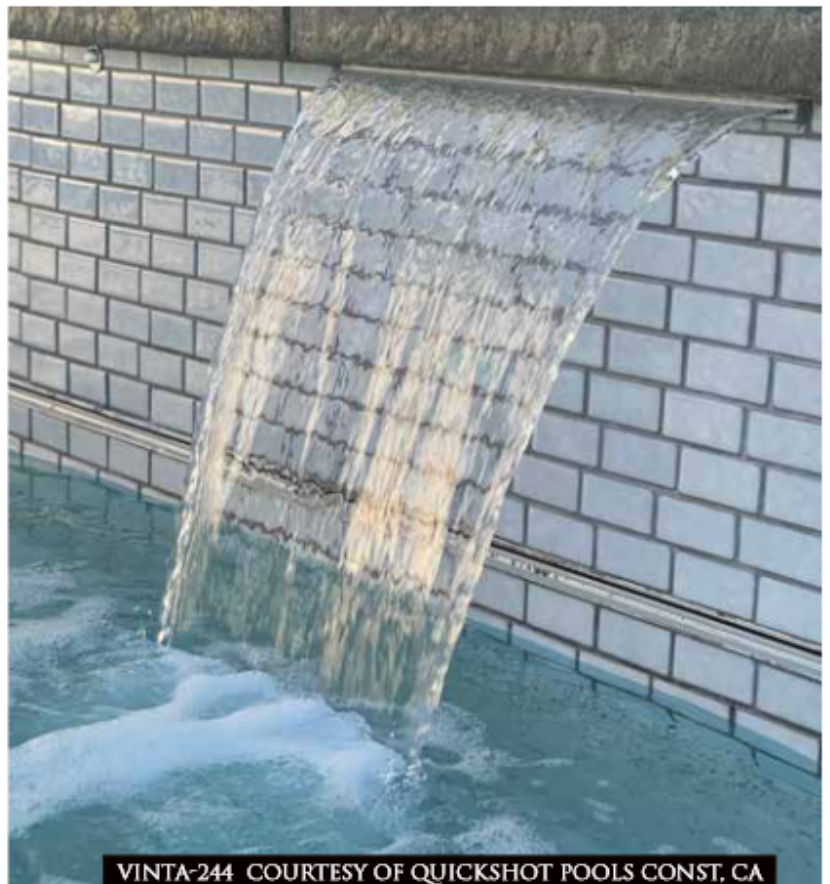

VINTA-244 COURTESY OF QUICKSHOT POOLS CONST. CA